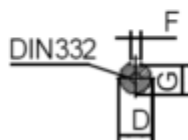

# Data Sheet

Article number: 25030040021580

Description: Kleedrive T3C 112M-2 4.0KW 2800 rpm  
3x230/400V 50HZ IP55 B14 Eff=88,1%

## Measures

AA = 231	K = Ø12	TBW = 134
AC = Ø220	L = 405	
AD = 292	M = 130	
D = Ø28	N = 100	
E = 60	P = 160	
F = 8	S = 3.5	
G = 24	TBH = 134	
HD = 180	TBS = 73	