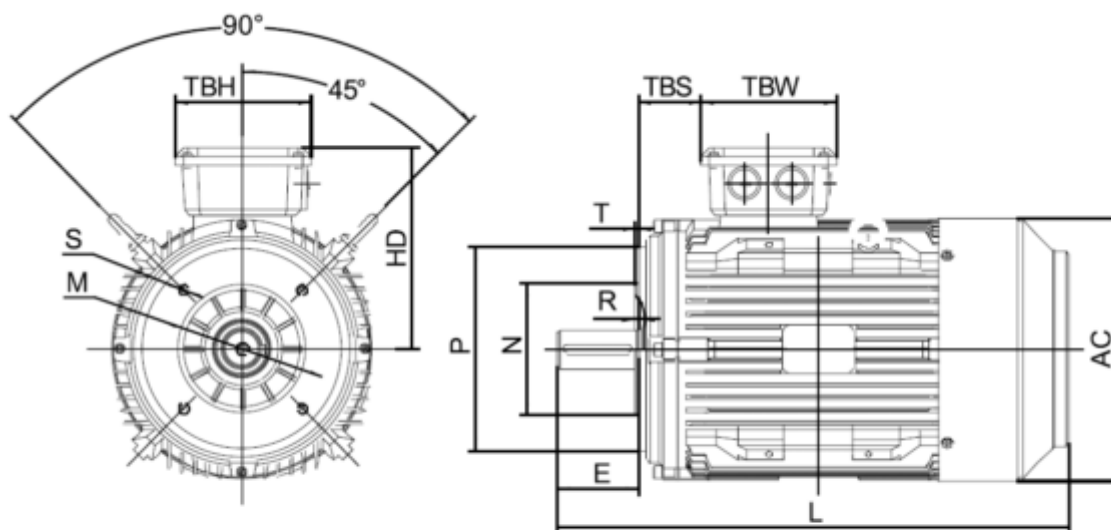

# Data Sheet

Article number: 25030040021580

Description: Kleedrive T3C 112M-2 4.0KW 2800 rpm  
3x230/400V 50HZ IP55 B14 Eff=88,1%

## Measures

AA = 231	K = Ø12	TBW = 134
AC = Ø220	L = 405	
AD = 292	M = 130	
D = Ø28	N = 100	
E = 60	P = 160	
F = 8	S = 3.5	
G = 24	TBH = 134	
HD = 180	TBS = 73	